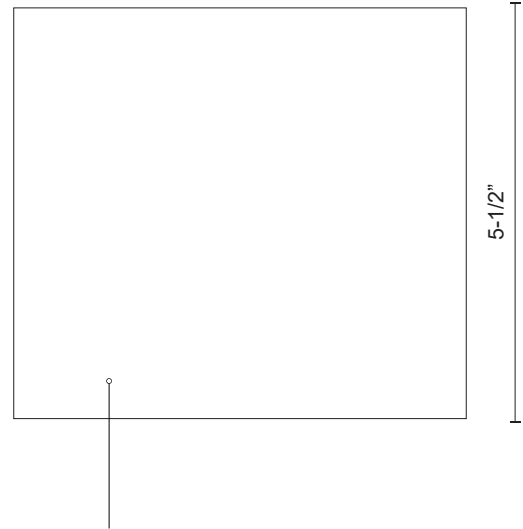

MICA AT6606-BG-UNV

WALL

PROJECT

SPECIFICATION DETAILS

Fixture Dimensions	W6-1/8" x H5-1/2" x E1-5/8"
Light Source	LED with DC Driver
Wattage	15W
Total Lumens	1200lm
Delivered Lumens	BG-786lm
Voltage	120-277V
Color Temperature	3000K
CRI (Ra)	90CRI
Optional Color Temps	2700K - 5000K Available, Minimum Order Quantities Apply
LED Rated Life	50,000 hours
Dimming	100% - 10%, TRIAC or ELV Dimmer (Not Included)
Glass Details	Frosted Glass
ADA Compliant	Yes
Location	Dry
Illumination Direction	Up and Down
Mounting Style	All Orientation; Wall;
CEC Title 24 JA8	Yes, JA8-2022
Paint Finish	BG01

* For custom options, consult factory for details.

* For warranty information, please visit www.kuzcolighting.com/warranty

DESCRIPTION

This minimalist sleek cast-aluminum wall sconce is a beautiful addition to any indoor or outdoor application. Finished with a high-end brushed gold cast-aluminum. Premium frosted optical lenses which emits the light from the fixture evenly against the wall.

Metal Finish
BG - Brushed Gold
(Dry Locations Only)

Frosted Glass