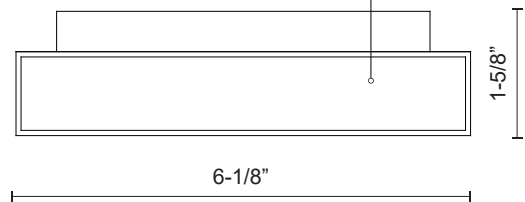

6-1/8"

1-5/8"

COMMENT

KUZCO

CANADA: 19054 28TH AVENUE - SURREY, BC V3Z 6M3

USA: 3035 E. LONE MOUNTAIN ROAD - LAS VEGAS, NV 89081

WWW.KUZCOLIGHTING.COM

© 2021 KUZCO LIGHTING. ALL RIGHTS RESERVED.